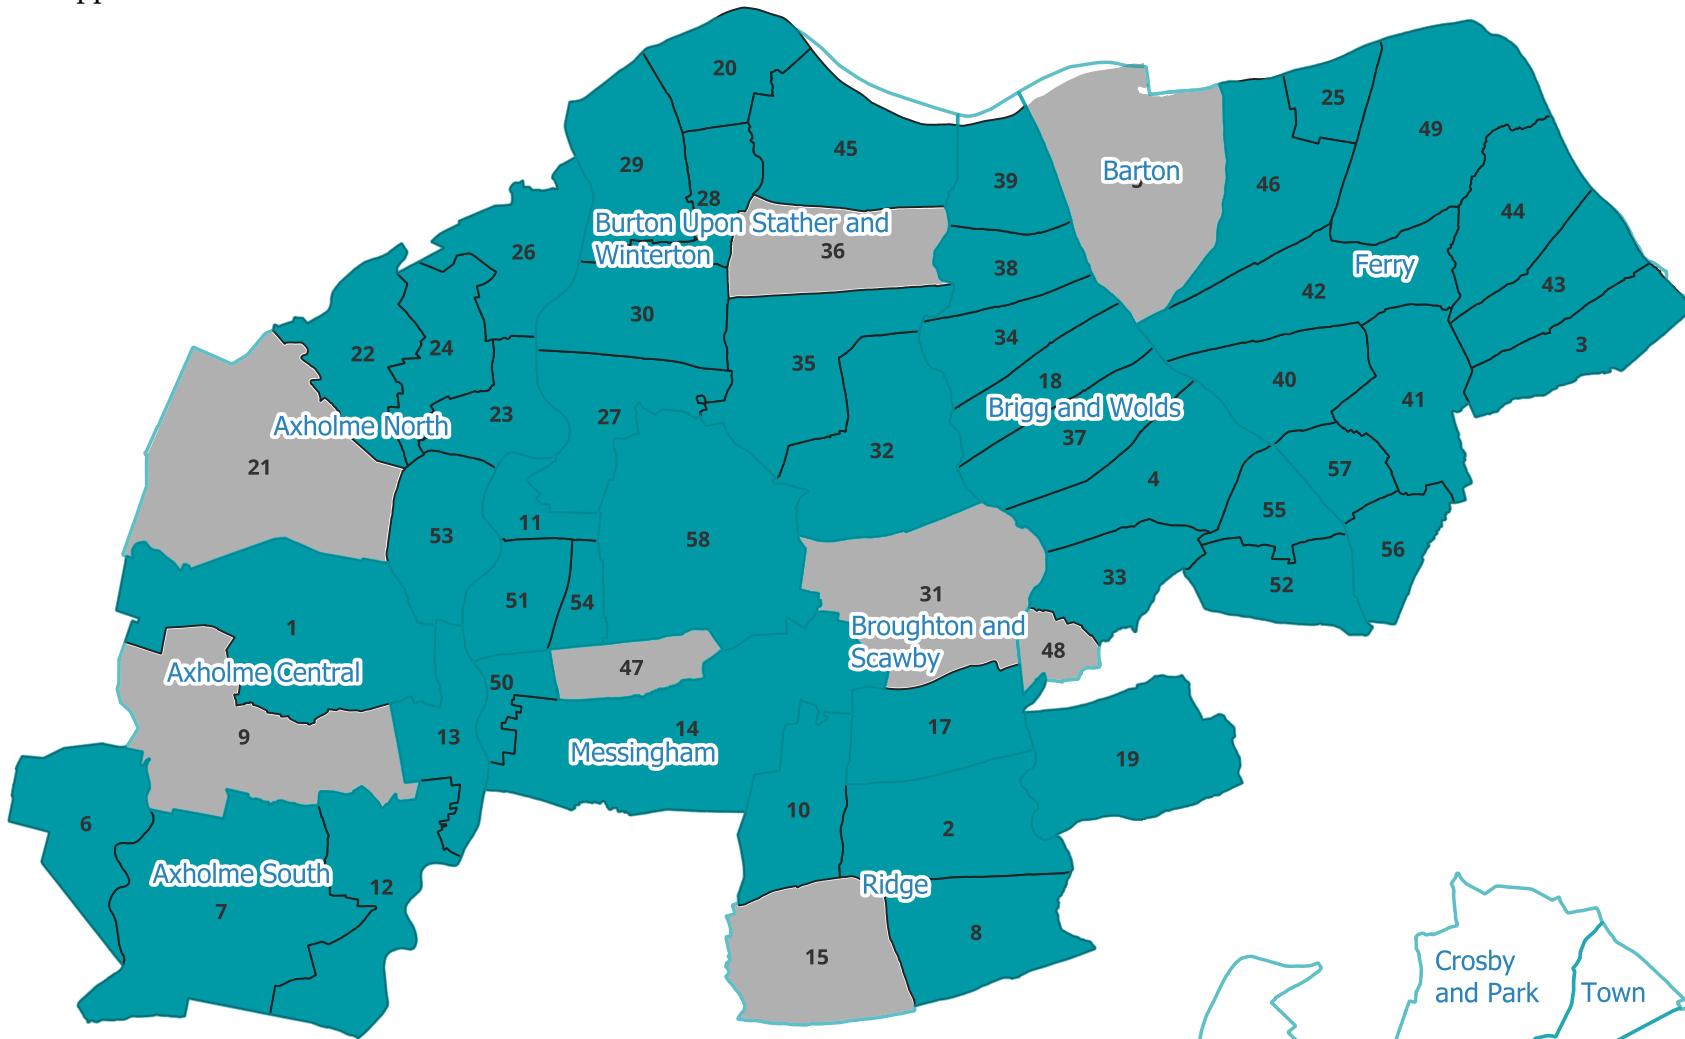

- North Lincolnshire Parishes

Appendix B

ID	Parish
1	Belton
2	Hibaldstow
3	South Killingholme
4	Elsham
5	Barton upon Humber
6	Wroot
7	Haxey
8	Redbourne
9	Epworth
10	Manton
11	Gunness
12	Owston Ferry
13	West Butterwick
14	Messingham
15	Kirton in Lindsey
17	Scawby
18	Bonby
19	Cadney
20	Whitton
21	Crowle
22	Eastoft
23	Amcotts
24	Luddington and Haldenby
25	New Holland
26	Garthorpe and Fockerby
27	Flixborough
28	West Halton
29	Alkborough
30	Burton upon Stather
31	Broughton
32	Appleby
33	Wrawby
34	Saxby All Saints
35	Roxby cum Risby
36	Winterton
37	Worlaby
38	Horkstow
39	South Ferriby
40	Wootton
41	Ulceby
42	Thornton Curtis
43	North Killingholme
44	East Halton
45	Winteringham
46	Barrow upon Humber
47	Bottesford
48	Brigg
49	Goxhill
50	East Butterwick
51	Burringham
52	Barnetby Le Wold
53	Keadby with Althorpe
54	Ashby Parkland
55	Melton Ross
56	Kirmington